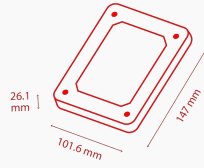

Product Specifications

Basic Specifications

Form factor	3.5-inch
Interface	SATA 6.0 Gbit/s
RoHS compatible	yes
Halogen Free	Yes

Reliability

Limited warranty	2 years
Unrecoverable error rate	1 per 10¹⁴ bits read

Performance

Buffer size	512 MB / 256 MB

Product Range

Part number	Capacity	Color
HDWR51JUZSVA (Bulk)	18 TB	-
HDWR31GUZSVA (Bulk)	16 TB	-
HDWR51EEZSTA (Retail)	14 TB	-
HDWR51EUZSVA (Bulk)	14 TB	-
HDWR31EEZSTA (Retail)	14 TB	-
HDWR31EUZSVA (Bulk)	14 TB	-
HDWR21EEZSTA (Retail)	14 TB	-
HDWR21EUZSVA (Bulk)	14 TB	-
HDWR21CEZSTA (Retail)	12 TB	-
HDWR21CUZSVA (Bulk)	12 TB	-
HDWR11AEZSTA (Retail)	10 TB	-
HDWR11AUZSVA (Bulk)	10 TB	-
HDWR480EZSTA (Retail)	8 TB	-
HDWR480UZSVA (Bulk)	8 TB	-
HDWR460EZSTA (Retail)	6 TB	-
HDWR460UZSVA (Bulk)	6 TB	-
HDWR440EZSTA (Retail)	4 TB	-
HDWR440UZSVA (Bulk)	4 TB	-

Logistical Information:

Box dimensions	189.0 mm (H) x 136.0 mm (W) x 60.0 mm (D)
Box weight (gross)	915 g max.
Master carton dimensions	265 x 150 x 210mm
Master carton weight (gross)	3914 g max.
Boxes per master carton	4 pcs
Pallet dimensions	1150 x 1150 x 130 mm
Pallet weights (net)	n/A
Units per pallet	480 pcs
Units per carton	20 pcs.
Carton dimensions	410 x 308 x 228 mm (4 TB - 10 TB) 500 x 310 x 228 mm (12 TB - 18TB)
Carton weight (gross)	17 kg (typ.), 16 kg (typ.) (4TB)
Units per pallet	600 pcs.