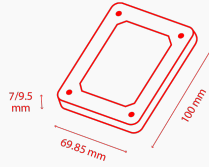

Use for:

- Notebooks
- Game consoles
- External enclosures

Manual

[Installation-and-Safety-Internal-HDDs.pdf](#)

Product Specifications

Basic Specifications

Form factor	2.5-inch
Interface	SATA 6 Gbit/s / SATA 3 Gbit/s
RoHS compatible	Yes

Reliability

Limited warranty	2 years
Unrecoverable error rate	1 per 10 ¹⁴ bits read

Performance

Buffer size	128 MB / 8 MB
Rotational speed	5,400 rpm

Product Range

Part number	Capacity	Color
HDWL120UZSVA (Bulk)	2 TB	-
Slim: HDWL110UZSVA (Bulk)	1 TB	-
HDWJ110UZSVA (Bulk)	1 TB	-
Slim: HDWK105UZSVA (Bulk)	500 GB	-
HDWJ105UZSVA (Bulk)	500 GB	-

Logistical Information:

Box dimensions	141.0 mm (H) x 111.0 mm (W) x 38.0 mm (D)
Box weight (gross)	195 g max. (2 TB), 155 g max. (1 TB)
Master carton dimensions	165 x 205 x 123 mm
Master carton weight (gross)	1050 g max. (2 TB), 850 g max. (1 TB)
Boxes per master carton	5
Pallet dimensions	1150 x 1150 x 130 mm
Pallet weight (net)	n/A
Units per pallet	1350 pcs
Units per carton	50 pcs.
Carton dimensions	480 x 220 x 170 mm
Carton weight (gross)	6,1 kg (typ.)
Units per pallet	2500 pcs.