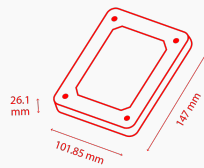

Video/Surveillance

S300 Pro Surveillance Hard Drive

Capture every detail

10 8 6
TB TB TB

Color

EMEA Region, Toshiba Storage Solutions
– The 3.5-inch S300 Pro Surveillance
Hard Drive is designed and tested for
24/7 reliable surveillance, built for
speed, capacity, and longer content
retention. Capture and analyse every
frame from up to 64 video cameras in
high resolution with the S300 Pro. Space
is important to continually capture a
history of video evidence over a period
of time. With up to 10 TB you get the
capacity to record and play back the
events in real-time in high resolution and
with object identification and face
recognition.

Manual

[Installation-and-Safety-Internal-HDDs.pdf](#) 

Product Specifications

Basic Specifications

Form factor	3.5-inch
Interface	SATA 6 Gbit/s
Number of cameras supported	64
RoHS compatible	Yes
Halogen Free	Yes

Logistical Information:

Box dimensions	n/A
Box weight (gross)	n/A
Master carton dimensions	410 x 308 x 228 mm
Master carton weight (gross)	17 kg (typ.)
Boxes per master carton	20
Pallet dimensions	n/A
Pallet weight (net)	n/A
Units per pallet	600