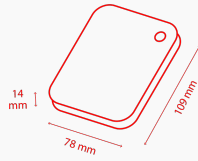

Manual

[Canvio-Basics_UM_221024.pdf](#) 

Tools

[ToshibaStorageDiagnosticTool_1.30.8920.zip](#) 

Product Specifications

Basic Specifications

| | |
|----------------------------|--|
| Interface | USB 3.2 Gen 1 (USB 2.0 compatible) |
| Max. transfer rate | ~ 5.0 Gbit/s |
| File system | NTFS (MS Windows) Requires reformatting for Mac OS |
| Power | USB bus power (max. 900mA) |
| System requirements | Formatted NTFS for Microsoft® Windows® 11, Windows® 10, Windows® 8.1 One free port of USB 3.2 Gen 1 or USB 2.0 Requires reformatting for macOS v14.5 / v13.6 / v12.7 / v11.7.1 / v10.15 / v10.14 |

Box Content

| | |
|--------------------|--|
| Box Content | Canvio Basics USB 3.2 Gen 1 cable (Type A to Micro-B) User's manual (pre-installed on the hard drive) |
|--------------------|--|

Physical

| | |
|-------------------------|--|
| Weight (approx.) | 1 TB, 2 TB: 149 g 4 TB: 217,5 g |
| Dimensions | 1 TB, 2 TB: 78 x 109 x 14 mm 4 TB: 78 x 109 x 19,5 mm |
| Enclosure | Matt |