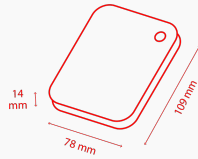

2.5" 2.5" external hard drive

 Matt finish

 Superspeed USB 3.2 Gen 1

 USB-powered

 USB Type-C® Cable

Manual

[Canvio-Basics-UBS-C_UM.pdf](#) 

Tools

[ToshibaStorageDiagnosticTool_1.30.8920.zip](#) 

Product Specifications

Basic Specifications

Interface	USB 3.2 Gen1 (USB 2.0 compatible)
Max. transfer rate	~ 5.0 Gbit/s
File system	NTFS (MS Windows) Requires reformatting for Mac OS
Power	USB bus power (max. 900mA)
System requirements	Formatted NTFS for Microsoft® Windows® 11, Windows® 10, Windows® 8.1, One free port of USB Type-C® Requires reformatting for macOS v12.0.1 / v11.5.2 / v10.15 / v10.14 / v10.13 / v10.12

Box Content

Box Content	Canvio Basics USB-C® USB 3.2 Gen1 cable (Type-C to Micro-B) User's manual (pre-installed on the hard drive)
--------------------	--

Physical

Weight (approx.)	1 TB, 2 TB: 149 g 4 TB: 217,5 g
Dimensions	1 TB, 2 TB: 78 x 109 x 14 mm 4 TB: 78 x 109 x 19,5 mm
Enclosure	Matt

Product Range

Part number	Capacity	Color
HDTB440EKCCA	4 TB	Black
HDTB420EKCAA	2 TB	Black
HDTB410EKCAA	1 TB	Black

Logistical Information:

Box dimensions	111 x 38 x 141 mm
Box weight (gross)	230g (1TB, 2TB), 291g (4TB)
Master carton dimensions	123 x 205 x 165 mm
Master carton weight (gross)	1.28 kg (1TB, 2TB), 1.58kg (4TB)
Boxes per master carton	5
Pallet dimensions	1150 x 1150 x 130 mm
Pallet weight (net)	21 kg
Units per pallet	1350