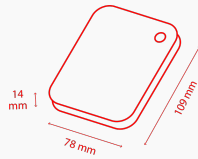

Product Specifications

Basic Specifications

Interface	USB 3.2 Gen1 (USB 2.0 compatible)
Max. transfer rate	~ 5.0 Gbit/s
File system	NTFS (MS Windows) Requires reformatting for Mac OS
Power	USB bus power (max. 900mA)
System requirements	Formatted NTFS for Microsoft® Windows® 11, Windows® 10, Windows® 8.1, One free port of USB Type-C® Requires reformatting for macOS v12.0.1 / v11.5.2 / v10.15 / v10.14 / v10.13 / v10.12

Box Content

Box Content	Canvio Basics USB-C® USB 3.2 Gen1 cable (Type-C to Micro-B) User's manual (pre-installed on the hard drive)

Physical

Weight (approx.)	1 TB, 2 TB: 149 g 4 TB: 217,5 g
Dimensions	1 TB, 2 TB: 78 x 109 x 14 mm 4 TB: 78 x 109 x 19,5 mm
Enclosure	Matt

Product Range

Part number	Capacity	Color
HDTB440EKCCA	4 TB	Black
HDTB420EKCAA	2 TB	Black
HDTB410EKCAA	1 TB	Black